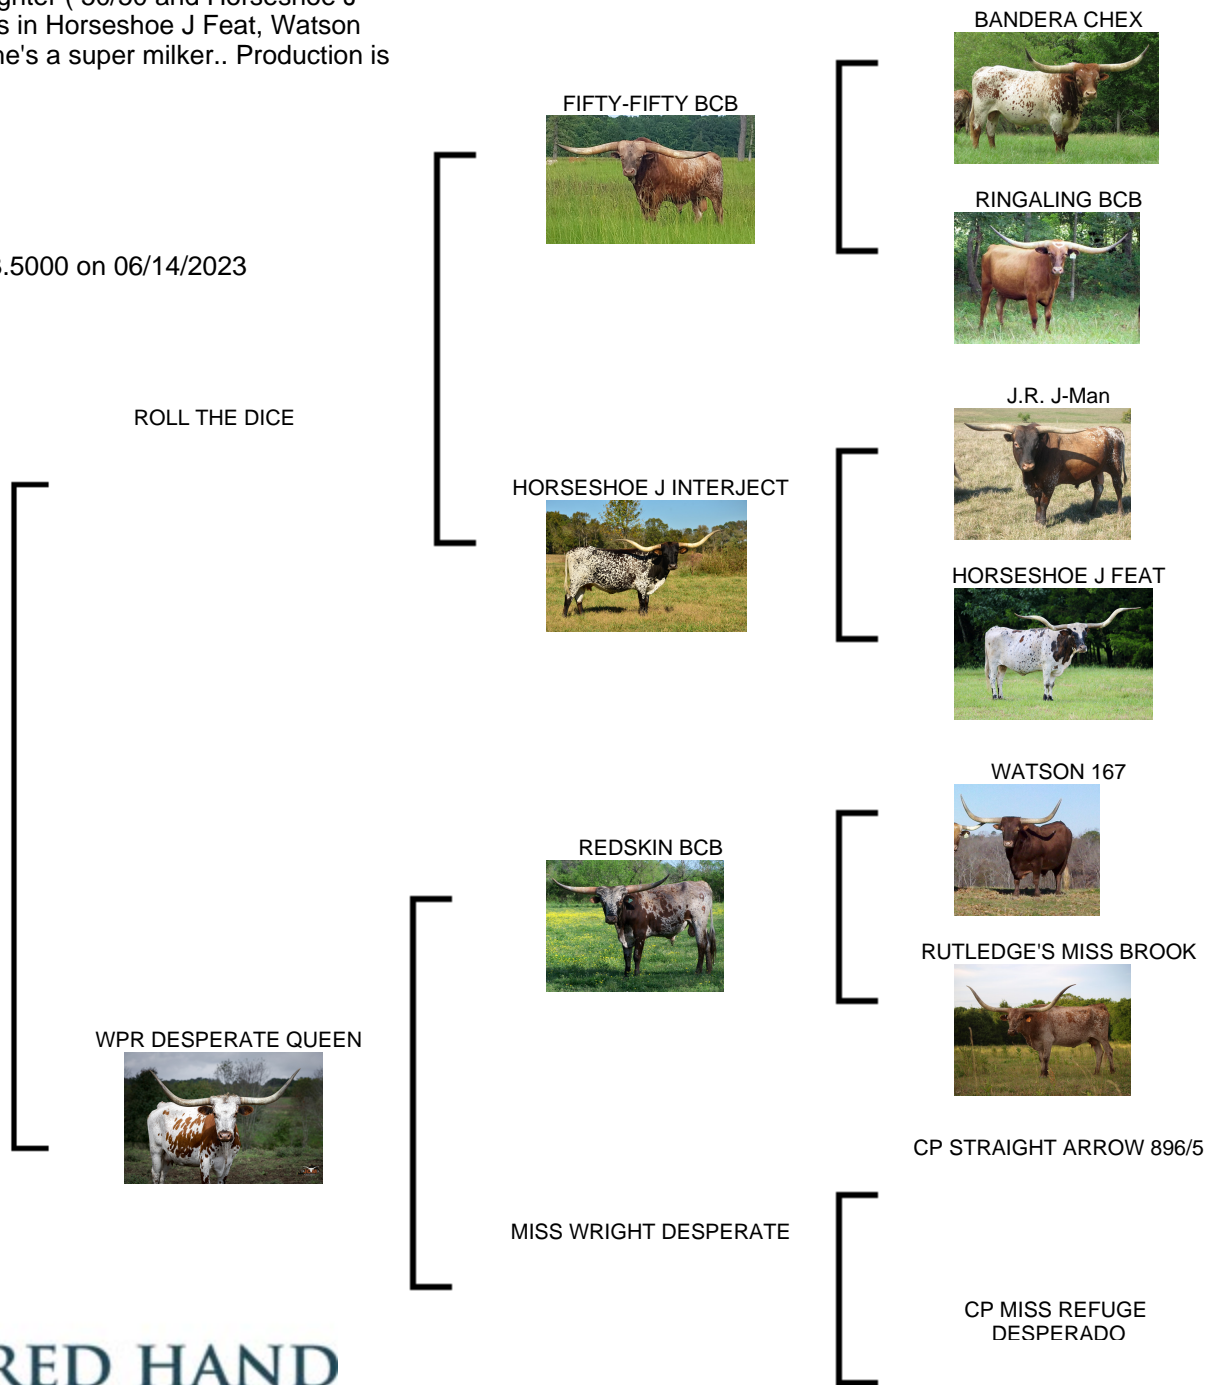

<http://www.hiredhandsoftware.com>