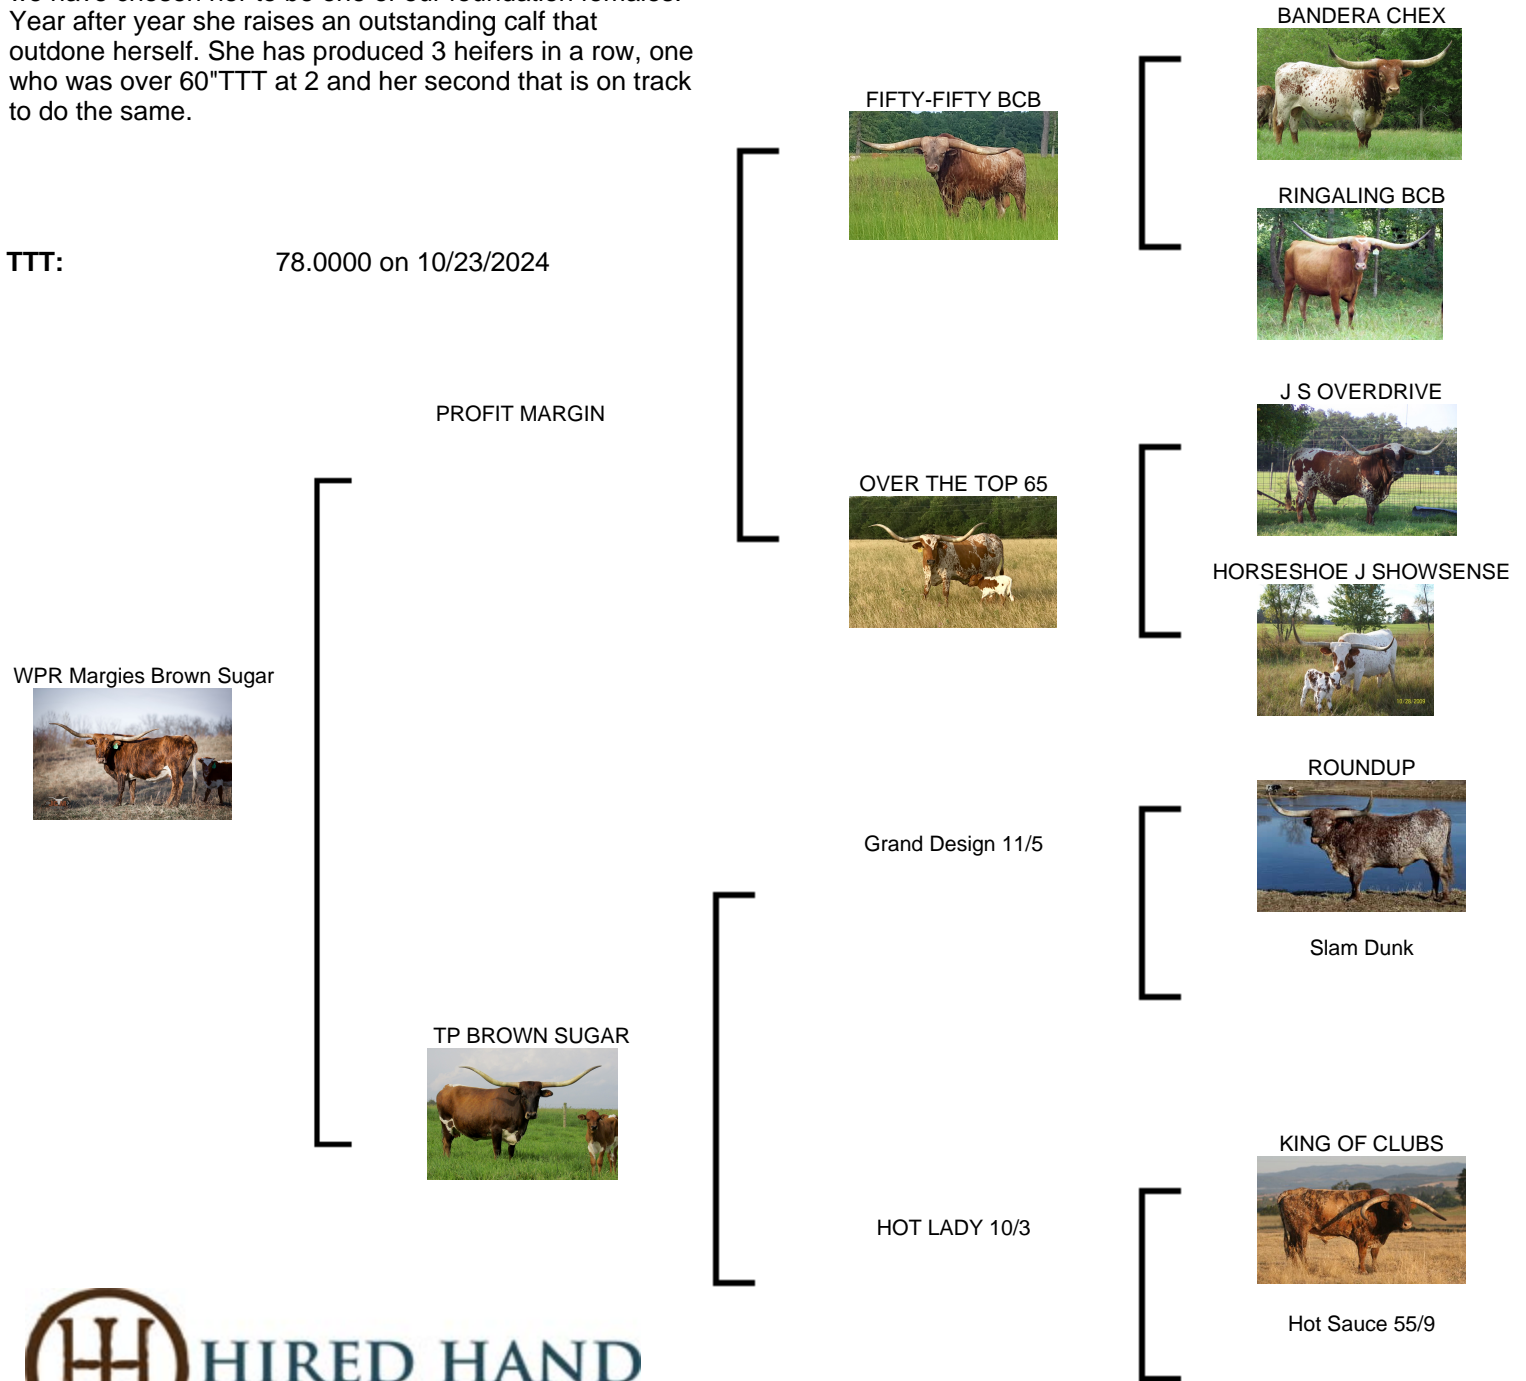

<http://www.hiredhandsoftware.com>